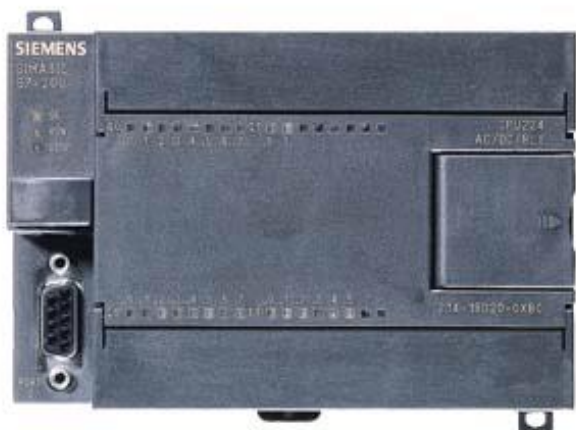

SIMATIC S7-200, Extension cable for EM of the CPU 22X, 0.8m

Figure similar

| General information      |                 |
|--------------------------|-----------------|
| Product type designation | Extension cable |
| Cables                   |                 |
| belongs to product       | S7-200          |
| Cable length             | 0.8 m           |
| Weights                  |                 |
| Weight, approx.          | 67 g            |
| last modified:           | 06/18/2019      |